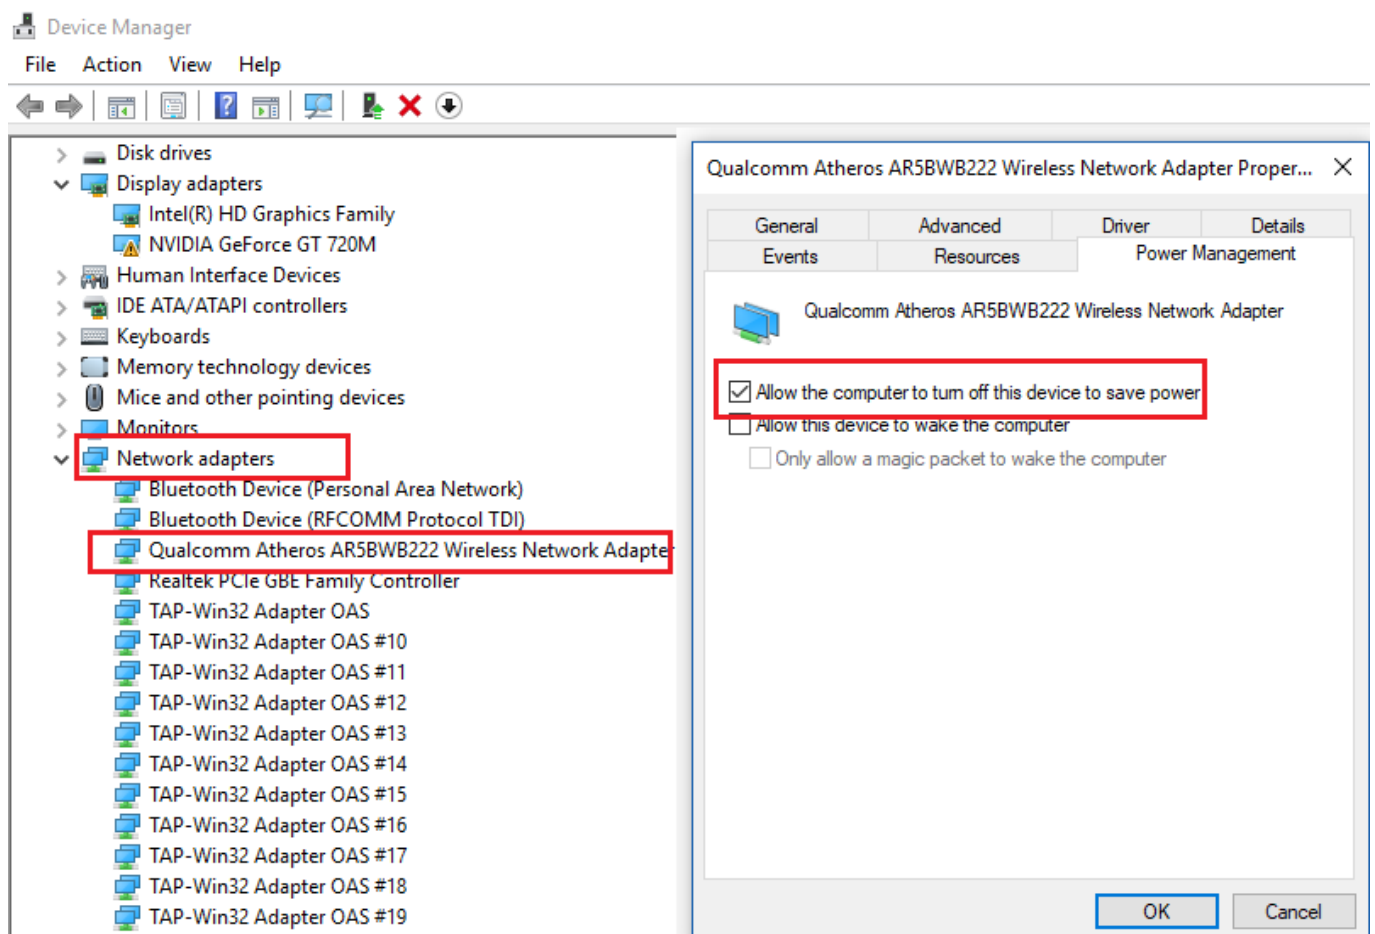

1. [atheros model ar5b225 driver download](#)
2. [atheros model ar5b225 driver for windows 7](#)
3. [atheros model ar5b22 driver download](#)

If it were on Windows, even if the drivers were not installed, looking in the device manager, that ID would be found in Details pane of the device itself, in the property “Hardware IDs”.. The box on the right contain all the information needed to identify the chipset manufacturer and model.

atheros model ar5b225 driver download

atheros model ar5b225 driver download, atheros model ar5b125 driver, atheros model ar5b225 driver for windows 7, qualcomm atheros model qcwb335 driver windows 7, atheros model ar5b22 driver download, qualcomm atheros model qcwb335 driver, qualcomm atheros model qcnfa335 driver, atheros model ar5b125 driver download, hp atheros model ar5b225 driver, atheros model ar5b125 driver windows 7 32bit, driver atheros model ar5b125, atheros modem driver, driver atheros model ar5b225 [Power Iso Registration Key Generator](#)

Knowing the wireless chipset manufacturer allows you to determine which operating systems are supported, software drivers you need and what limitations are associated with them.. Middle earth roleplaying game pdf However, for our purposes, it is critical to know the wireless chipset manufacturer. [Desain Brosur Sekolah Cdr1 Numbering](#)