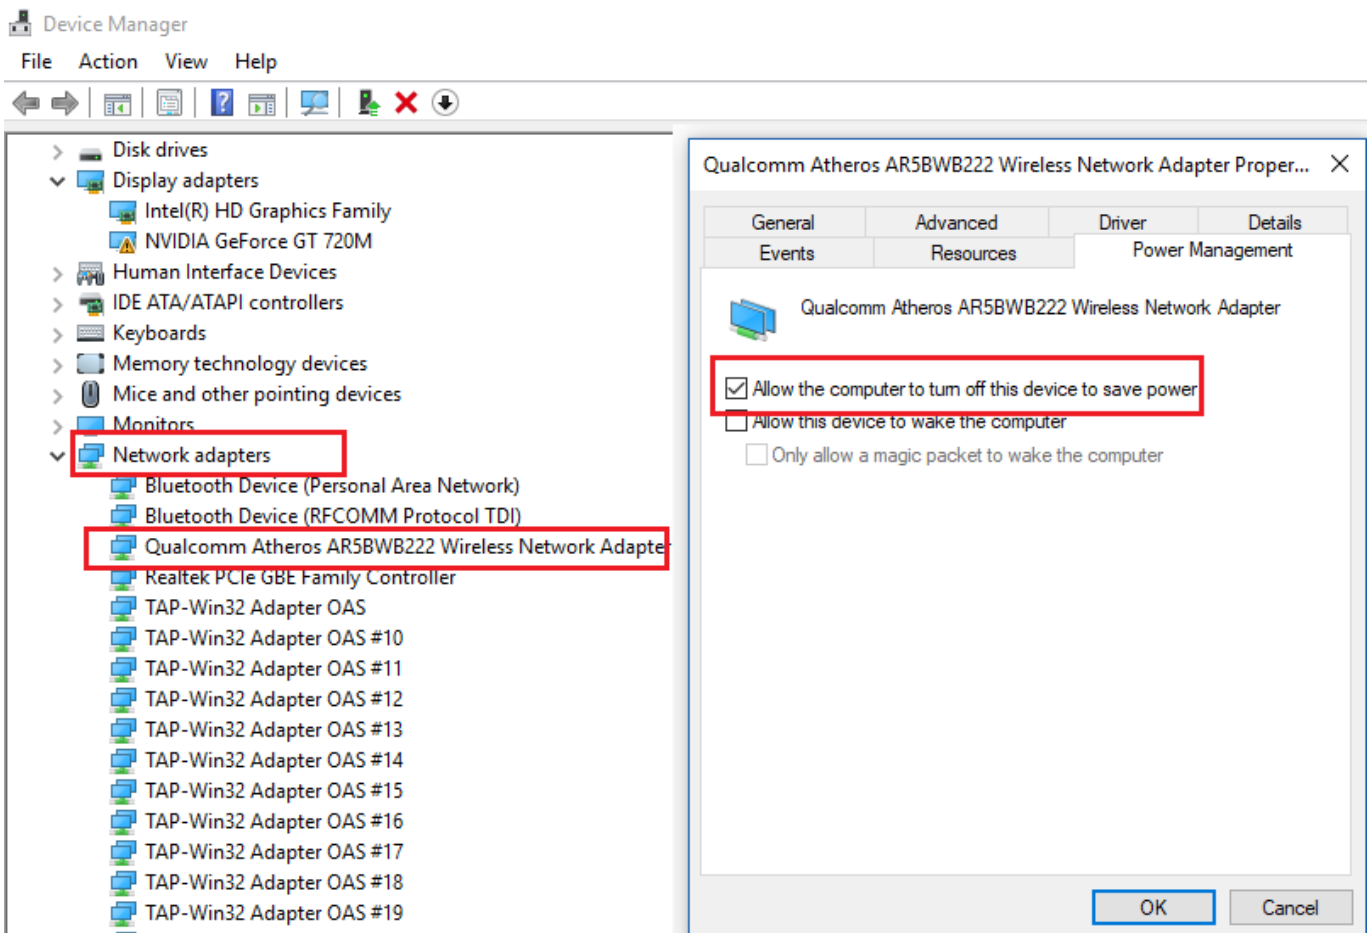

[Atheros Driver Mode](#)

[Atheros Driver Mode](#)

Examples of card manufacturers are Netgear, Ubiquiti, Linksys, Interl and D-Link.. 11n mode of my Atheros AR9845 Wireless Adapter, but I There are many, many manufacturers beyond the examples give here.